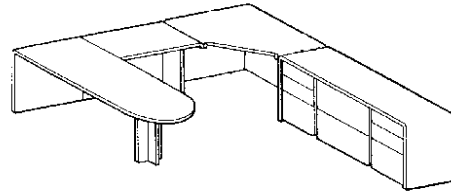

BS-BEVEL

SQ-SQUARE

RS-RADIUS

RD-REED EDGE

## ROUND END DESKS

Right or Left Hand Return

Pencil drawers standard on all round end desks.

This unit shows right hand return

	MODEL #	SIZE (D x W x H)	PRICE	RED OAK	CHERRY WALNUT MAPLE
<b>DRUM BASE</b>					
	RE--3072-DMLH	Shown 30x72x29	\$1,921.00		\$2,158.00
	RE--3072-DMRH	30x72x29	\$1,921.00		\$2,158.00
	RE-3683-DMLH	Shown 36x83x29	\$2,024.00		\$2,295.00
	RE-3683-DMRH	36x83x29	\$2,024.00		\$2,295.00
<b>T- BASE</b>					
	RE-3072-TLH	Shown 30x72x29	\$1,441.00		\$1,619.00
	RE-3072-TRH	30x72x29	\$1,441.00		\$1,619.00
	RE-3683-TLH	Shown 36x83x29	\$1,849.00		\$2,078.00
	RE-3683-TRH	36x83x29	\$1,849.00		\$2,078.00