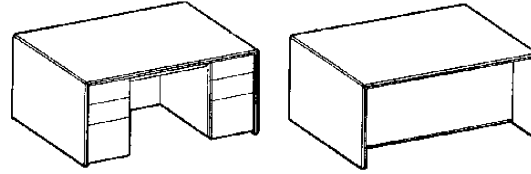

BS-BEVEL

SQ-SQUARE

RS-RADIUS

RD-REED EDGE

DESKS

All modesty panels are recessed for guest conferencing and match height of drawer pedestal.*

Pencil drawers and 1 lock standard on all desks.

All lateral files are locked.

MODEL #	SIZE (D x W x H)	PRICE	
		RED OAK	CHERRY WALNUT MAPLE
 3670-AA Shown 3064-AA	36x70x29	\$1,700.00	\$1,909.00
	30x64x29	\$1,619.00	\$1,819.00
 3670-AB Shown 3670-BA 3064-AB 3064-BA	36x70x29	\$1,696.00	\$1,905.00
	36x70x29	\$1,696.00	\$1,905.00
	30x64x29	\$1,614.00	\$1,815.00
	30x64x29	\$1,614.00	\$1,815.00
 3670-AO Shown 3670-OA 3064-AO 3064-OA	36x70x29	\$1,428.00	\$1,605.00
	36x70x29	\$1,428.00	\$1,605.00
	30x64x29	\$1,360.00	\$1,527.00
	30x64x29	\$1,360.00	\$1,527.00
 3670 -BB Shown 3064 -BB	36x70x29	\$1,724.00	\$1,939.00
	30x64x29	\$1,643.00	\$1,845.00
* Full modesty is available on 3/4 pedestal desks for additional charge.		\$90.00	\$117.00

BS-BEVEL

SQ-SQUARE

RS-RADIUS

RD-REED EDGE

DESKS CONT.

	MODEL #	SIZE (D x W x H)	PRICE	
			RED OAK	CHERRY WALNUT MAPLE
	3670-BO Shown	36x70x29	\$1,423.00	\$1,598.00
	3670-OB	36x70x29	\$1,423.00	\$1,598.00
	3064-BO	30x64x29	\$1,355.00	\$1,523.00
	3064-OB	30x64x29	\$1,355.00	\$1,523.00
	3670-CC Shown	36x70x29	\$1,964.00	\$2,208.00
	3064-CC	30x64x29	\$1,870.00	\$2,102.00
	3670-CD Shown	36x70x29	\$1,988.00	\$2,223.00
	3670-DC	36x70x29	\$1,988.00	\$2,223.00
	3064-CD	30x64x29	\$1,893.00	\$2,127.00
	3064-DC	30x64x29	\$1,893.00	\$2,127.00
	3670-CO Shown	36x70x29	\$1,600.00	\$1,798.00
	3670-OC	36x70x29	\$1,600.00	\$1,798.00
	3064-CO	30x64x29	\$1,523.00	\$1,710.00
	3064-OC	30x64x29	\$1,523.00	\$1,710.00
	3670-DD Shown	36x70x29	\$2,012.00	\$2,261.00
	3064-DD	30x64x29	\$1,916.00	\$2,155.00