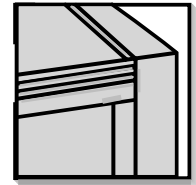

BS-BEVEL

SQ-SQUARE

RS-RADIUS

RD-REED EDGE

HUTCHES

All hutches stack on credenzas, desks, and lateral files of corresponding width.

For choice of fabric, refer to fabric chart.

H1 Hutch includes a task light.

	MODEL #	SIZE (D x W x H)	PRICE	
			RED OAK	CHERRY WALNUT MAPLE
	1434-H4	14x34x43	\$550.00	\$621.00
	1470-H1	14x70x43	\$948.00	\$1,066.00
	1464-H1	14x64x43	\$902.00	\$1,013.00
	1470-H1-FB	14x70x43	\$1,428.00	\$1,604.00
	1464-H1-FB	14x64x43	\$1,360.00	\$1,527.00
	1470-H1-FBTB	14x70x43	\$1,576.00	\$1,769.00
	1464-H1-FBTB	14x64x43	\$1,508.00	\$1,694.00

BS-BEVEL

SQ-SQUARE

RS-RADIUS

RD-REED EDGE

HUTCHES CONT.

	MODEL #	SIZE (D x W x H)	PRICE	
			RED OAK	CHERRY WALNUT MAPLE
	1470-H2	Shown 14x70x43	\$1,107.00	\$1,243.00
	1464-H2	14x64x43	\$1,053.00	\$1,183.00
	1470-H3	Shown 14x70x43	\$1,736.00	\$1,949.00
	1464-H3	14x64x43	\$1,651.00	\$1,857.00