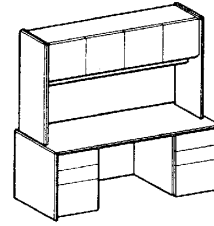

BS-BEVEL

SQ-SQUARE

RS-RADIUS

RD-REED EDGE

HUTCHES

All hutches stack on credenzas, desks, and lateral files of corresponding width.

For choice of fabric, refer to fabric chart.

H1 Hutch includes a task light.

	MODEL #	SIZE (D x W x H)	PRICE	
			RED OAK	CHERRY WALNUT MAPLE
	1434-H4	14x34x43	\$550.00	\$621.00
	1470-H1	14x70x43	\$948.00	\$1,066.00
	1464-H1	14x64x43	\$902.00	\$1,013.00
	1470-H1-FB	14x70x43	\$1,428.00	\$1,604.00
	1464-H1-FB	14x64x43	\$1,360.00	\$1,527.00
	1470-H1-FBTB	14x70x43	\$1,576.00	\$1,769.00
	1464-H1-FBTB	14x64x43	\$1,508.00	\$1,694.00