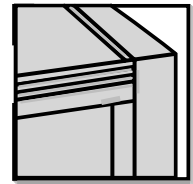

BS-BEVEL

SQ-SQUARE

RS-RADIUS

RD-REED EDGE

HUTCHES

All hutches stack on credenzas, desks, and lateral files of corresponding width.

For choice of fabric, refer to fabric chart.

H1 Hutch includes a task light.

	MODEL #	SIZE (D x W x H)	PRICE	
			RED OAK	CHERRY WALNUT MAPLE
	1434-H4	14x34x43	\$550.00	\$621.00
	1470-H1	14x70x43	\$948.00	\$1,066.00
	1464-H1	14x64x43	\$902.00	\$1,013.00
	1470-H1-FB	14x70x43	\$1,428.00	\$1,604.00
	1464-H1-FB	14x64x43	\$1,360.00	\$1,527.00
	1470-H1-FBTB	14x70x43	\$1,576.00	\$1,769.00
	1464-H1-FBTB	14x64x43	\$1,508.00	\$1,694.00