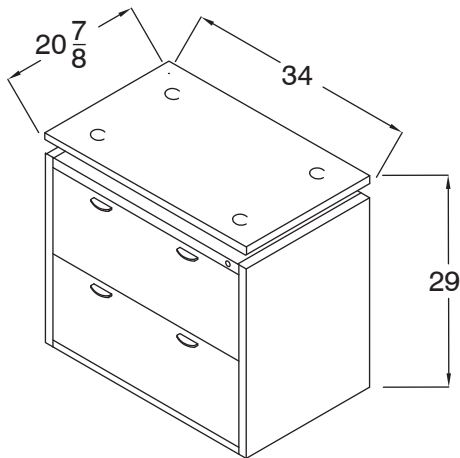

LATERAL FILE - OPTION 2

EV-2134-LF2-2

21x34x29

$1,586.00