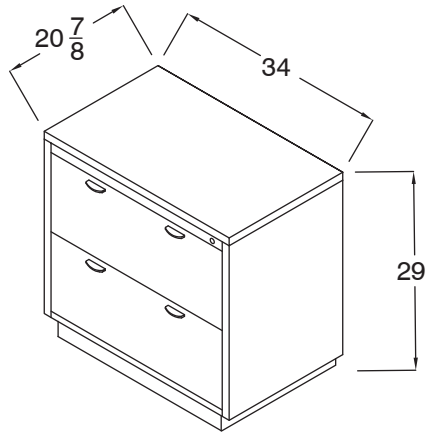

SQ-SQUARE

ELEVATE CONT.

	MODEL #	SIZE (D x W x H)	PRICE
LATERAL FILE - OPTION 1			CHERRY WALNUT MAPLE RED OAK

EV-2134-LF2

21x34x29

$1,180.00