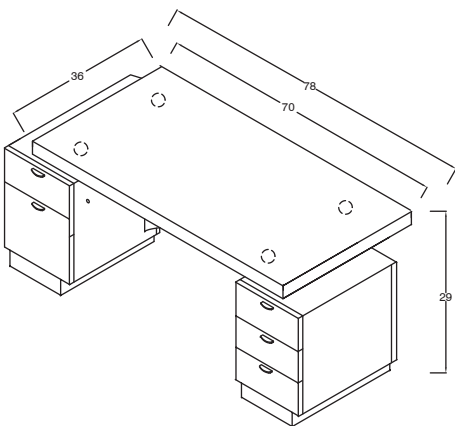

RECTANGULAR DESKS

EV-3670-CD	36x70x29	Shown	$2,979.00
EV-3670-DC	36x70x29		$2,979.00