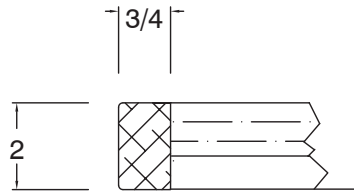

## BOW TOP DESKS

EV-B-3670-CD	36/42x70x29	Shown	\$3,159.00
EV-B-3670-DC	36/42x70x29		\$3,159.00

SQ-SQUARE

HUTCH ELEVATED TOP

**ELEVATE CONT.**

	MODEL #	SIZE (D x W x H)	PRICE
<b>HUTCH</b>			CHERRY WALNUT MAPLE RED OAK
	EV-1470-H10	14x70x43	\$3,950.00
	EV-1470-H1	14x70x43	\$2,119.00
<b>HUTCH ORGANIZERS</b>			
	H10		\$250.00 EA.