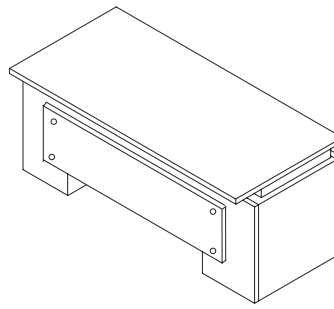

RBS-REVERSE BEVEL

ELITE CONT.

MODEL #

SIZE (D x W x H)

PRICE