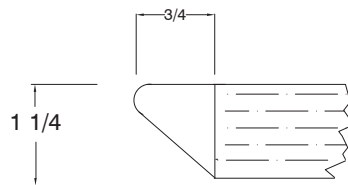

### RBS-REVERSE BEVEL

### REVERSE BEVEL EDGE DETAIL

Elite Series is characterized by floating modesty panel which is divided from the rest of the desk by aluminum barrels. The floating top is also separated from the pedestals by aluminum laminate riser.