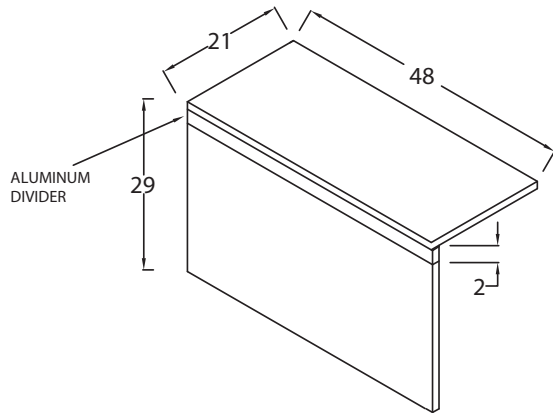

RBS-REVERSE BEVEL

ELITE CONT.

MODEL #

SIZE (D x W x H)

PRICE

BRIDGE

EL-RB-2148ER-BG

21 X 48 X 29

CHERRY
WALNUT
MAPLE
RED OAK

$640.00

DESK MODESTY DESIGNS

DIAMOND

SUNBURST

PARQUET

SATIN ALUMINUM
CITY SCAPE # 249

MAPLE BURL

SATIN ALUMINUM

VENEER DESIGN

ADDITIONAL $250.00

ALUMINUM DESIGN

ADDITIONAL $370.00