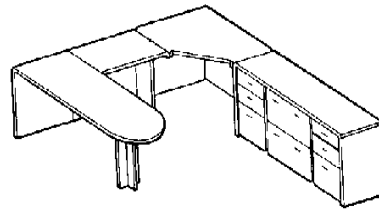

## ROUND END DESKS

Right and left hand return

Pencil drawers are standard on all desks.

	MODEL #	SIZE (D x W x H)	PRICE	
			RED OAK	CHERRY WALNUT MAPLE
<b>DRUM BASE</b>				
	HV-RE-3072-DMLH	30x72x29	\$2,036.00	\$2,158.00
	HV-RE-3072-DMRH	30x72x29	\$2,036.00	\$2,158.00
	HV-RE-3683-DMLH	36x83x29	\$2,145.00	\$2,274.00
	HV-RE-3683-DMRH	36x83x29	\$2,145.00	\$2,274.00