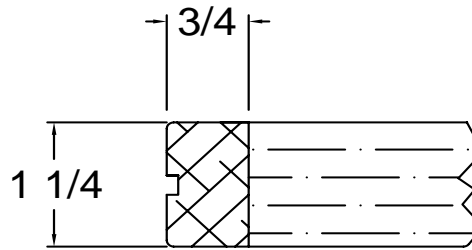

Mobile power grommet and data management are available.

	MODEL #	SIZE (D x W x H)	PRICE	
RECTANGULAR DESKS				RED OAK CHERRY WALNUT MAPLE

SE-3670-OO

36x70x29

\$1,963.00

\$1,963.00

ROUND END DESKS

SE-B-364270-OO