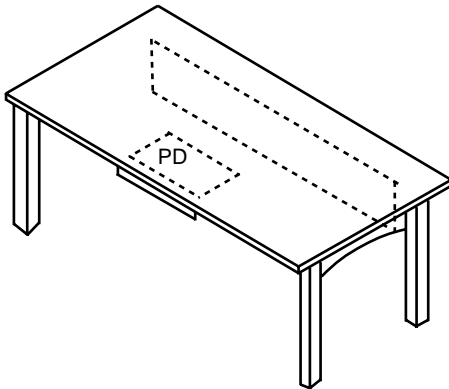

RSQ-SELECT

DESKS

Tops and fronts are made of wood/veneer combination. Legs are natural aluminum and modesty is laminate with aluminum finish. Pencil drawers are standard on all desks. All tops are removable.

Mobile power grommet and data management are available.

	MODEL #	SIZE (D x W x H)	PRICE	
RECTANGULAR DESKS				RED OAK CHERRY WALNUT MAPLE

SE-3670-OO

36x70x29

\$1,963.00

\$1,963.00

ROUND END DESKS

SE-B-364270-OO