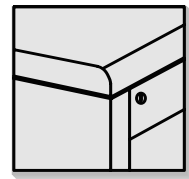

SQ-SQUARE

BS-BEVEL

RD-REED EDGE

RF-RADIUS FALL

## HUTCHES

Hutches stack on credenzas, desks, and lateral files of corresponding width.

H1 Hutches include task light.

All hutches have full back.  
H3 hutch comes with crown, lights & glass shelves.

|  | MODEL #            | SIZE (D x W x H) | PRICE      |                           |
|--|--------------------|------------------|------------|---------------------------|
|  |                    |                  | RED OAK    | CHERRY<br>WALNUT<br>MAPLE |
|  | YA-1470-H1FB Shown | 14x70x43         | \$1,557.00 | \$1,650.00                |
|  | YA-1470-H1-FBTB    | 14x70x43         | \$1,716.00 | \$1,819.00                |
|  | YA-1470-H2FB       | 14x70x43         | \$1,173.00 | \$1,243.00                |
|  | YA-1470-H3         | 14x70x43         | \$2,330.00 | \$2,470.00                |
|  | YA-1434-H4         | 14x34x43         | \$704.00   | \$746.00                  |